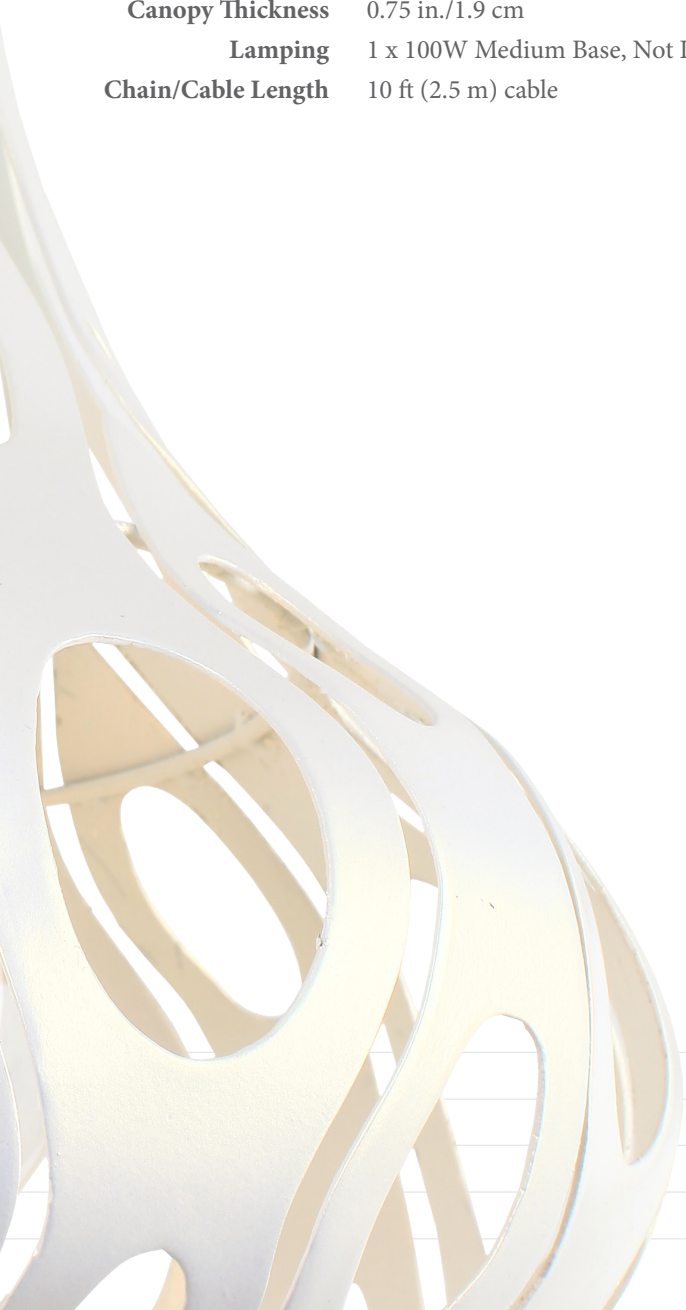

varaluz

phone 702-792-6900
fax 866-258-0862

email info@varaluz.com
web varaluz.com

I49POIPE MASQUERADE

SELLING POINTS : Hand-Cut Recycled Steel.

CLASSIFICATION : Masquerade is the canvas where super heroes meet silhouetting and make one über-awesome light. It's a series of nested Zorro-inspired masks, artfully handcrafted of recycled steel. The Pearl finish simply shimmers; the Statue Garden finish transforms from gold to bronze to green depending on your angle, like a modern-day Clark Kent.

varaLuz

TEARDROP MINI PENDANT I LIGHT

Product ID	149P01PE
Finish	Pearl
Product Width	9 in./22.9 cm
Product Height	10 in./25.4 cm
Product Weight	2 lb./0.9 kg
Canopy Diameter	5 in./12.7 cm
Canopy Thickness	0.75 in./1.9 cm
Lamping	1 x 100W Medium Base, Not Included
Chain/Cable Length	10 ft (2.5 m) cable