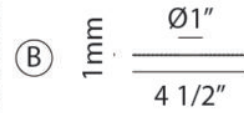

Accessories

C63105MB

SPECIFICATION SHEET

Finish	Matte Black
Cord Color	Silver Fabric
Dimension	Ø13 7/8" x 168 5/8"H Max.
Lamping	5 x 10W G9 120V
Canopy Color	Matte Black
Canopy Size	Ø13 7/8" x 1"H
Wire Length	120" Max.
Location	Dry
Warranty	1 year fixture warranty