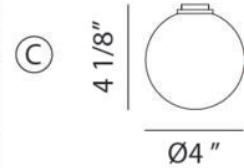

Accessories

C63105MB

SPECIFICATION SHEET

Finish	Matte Black
Cord Color	Silver Fabric
Dimension	Ø13 7/8" x 168 5/8"H Max.
Lamping	5 x 10W G9 120V
Canopy Color	Matte Black
Canopy Size	Ø13 7/8" x 1"H
Wire Length	120" Max.
Location	Dry
Warranty	1 year fixture warranty