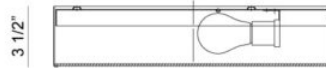

Ø16 1/2"

3 1/2"

M12703BZ

SPECIFICATION SHEET

Finish	Bronze
Dimension	Ø16 1/2" x 3 1/2"H
Lamping	3 x 60W Medium Base-E26 120V
Location	Dry
Warranty	1 year fixture warranty