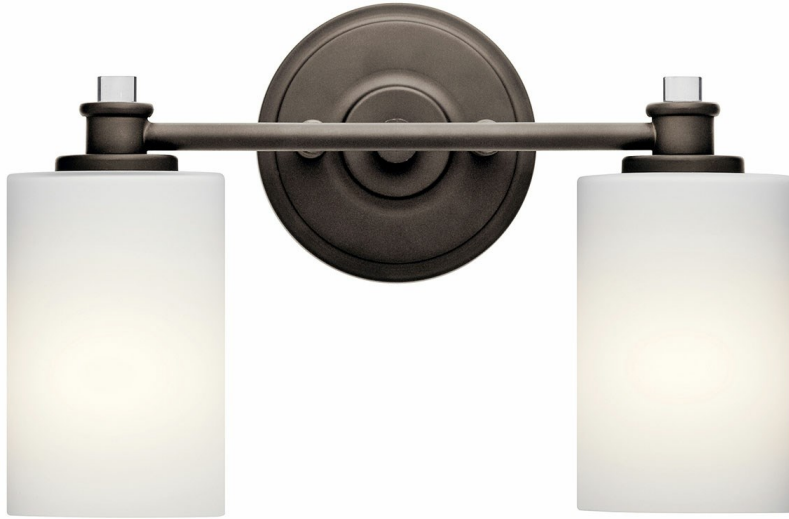

Joelson Collection  
 Joelson 2 light Bath Light OZ  
 45922OZL18 (Olde Bronze)

Project Name: \_\_\_\_\_  
 Location: \_\_\_\_\_  
 Type: \_\_\_\_\_  
 Qty: \_\_\_\_\_  
 Comments: \_\_\_\_\_

### Dimensions

Extension	5.25"
Base Backplate	5.00 DIA
Weight	2.86 LBS

### Specifications

Material	Steel
Diffuser Description	Satin Etched Cased Opal

### Dimensions

Height	9.25"
Width	14.00"